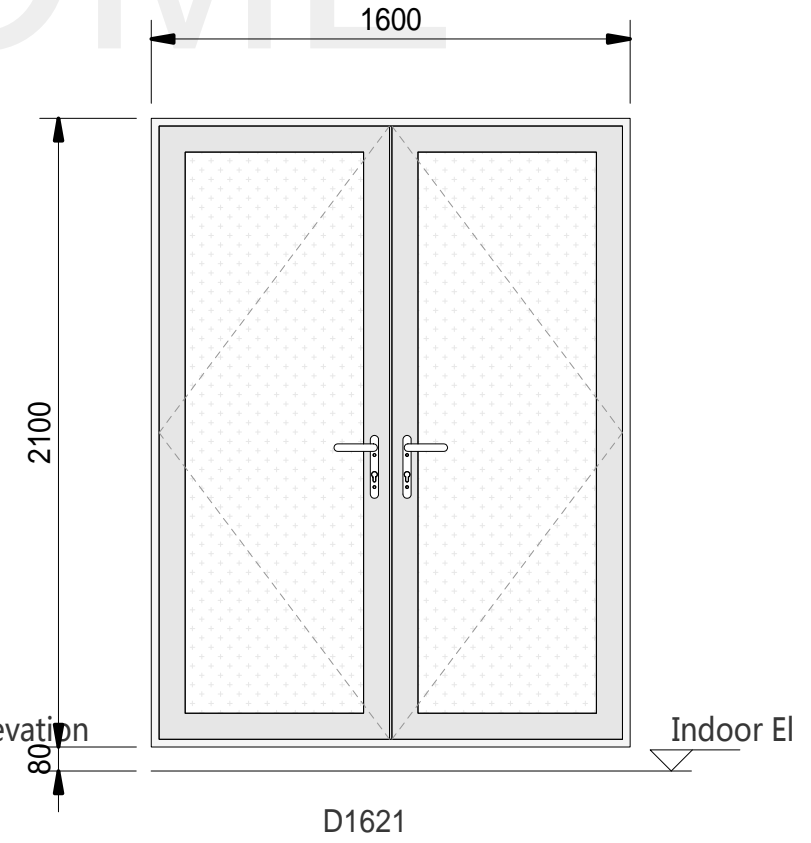

FREEDHOME

bathroom embossed window

D1621