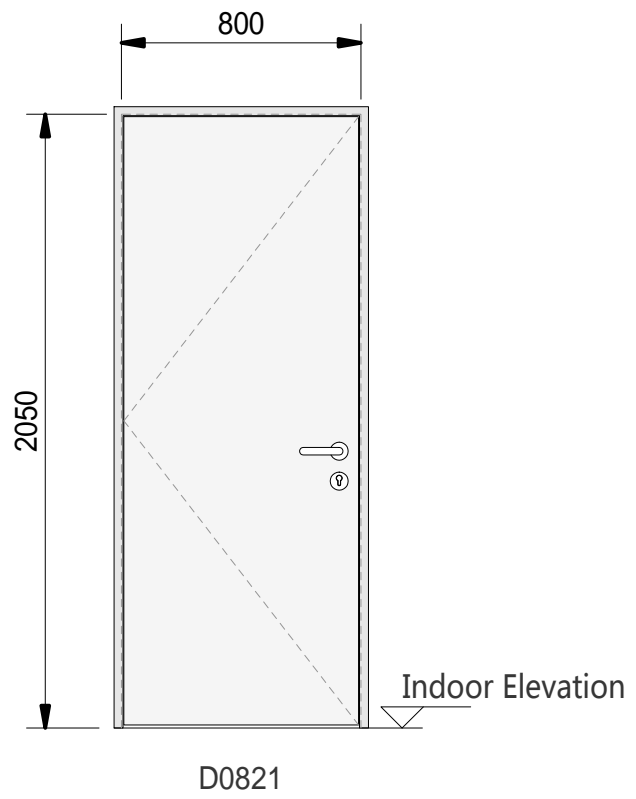

D0821

FREEDHOME

bathroom embossed window