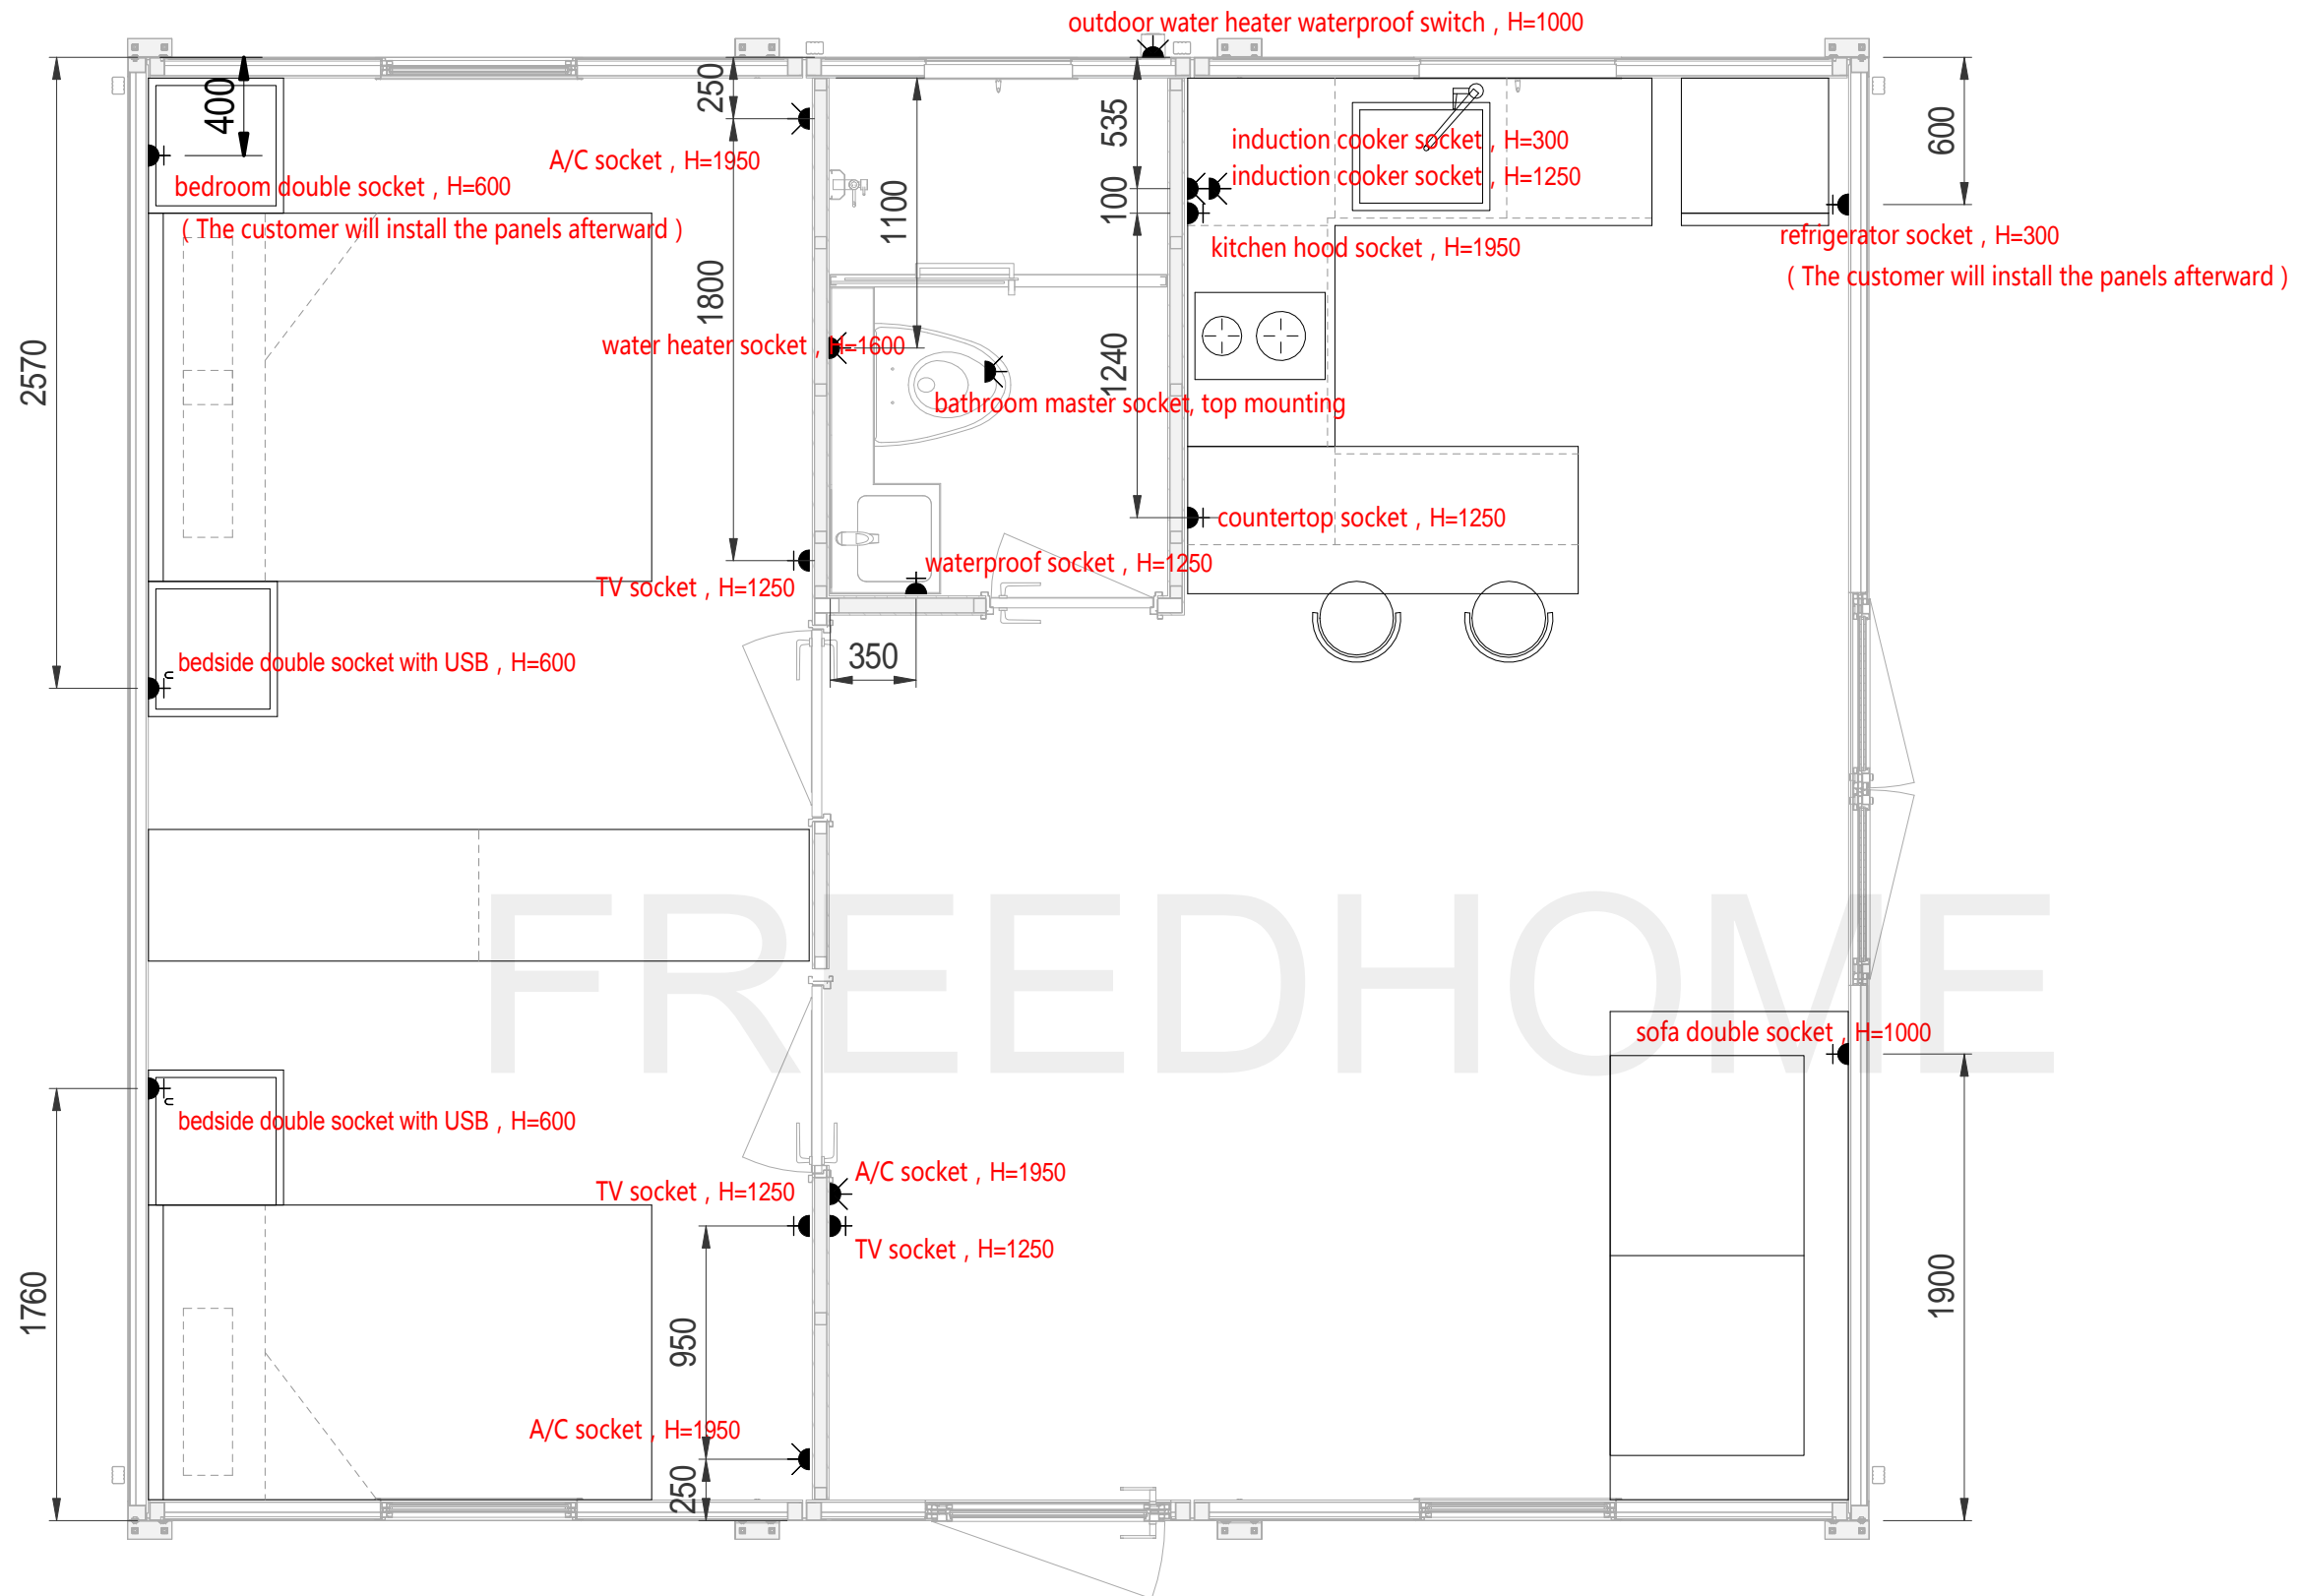

**Parameter Specification Table of Classic B-H20**

**Dimensions**

- Unfold Size ( L\*W\*H ) : 5960mm\*7094mm\*2698mm
- Packing Size ( L\*W\*H ) : 6058mm\*2438mm\*2896mm
- Interior Ceiling Height : 2500mm
- Area : 42.3m<sup>2</sup> Net Indoor Area : 39.3m<sup>2</sup>

Layout Plan

Detailed Size Plan

East

FREEDHOME

North

West

FREEDHOME

South

Section Plan

Note: the socket plan applies to ASTM/EN/AS/GB, and the socket panel needs to be replaced accordingly.

FREEDHOME

Lighting Plan

Lighting Legend

	LED Ultra-thin Downlight, 20w, White
	LED Bathroom Light, 300x300
	Single Control Switch
	Distribution Box