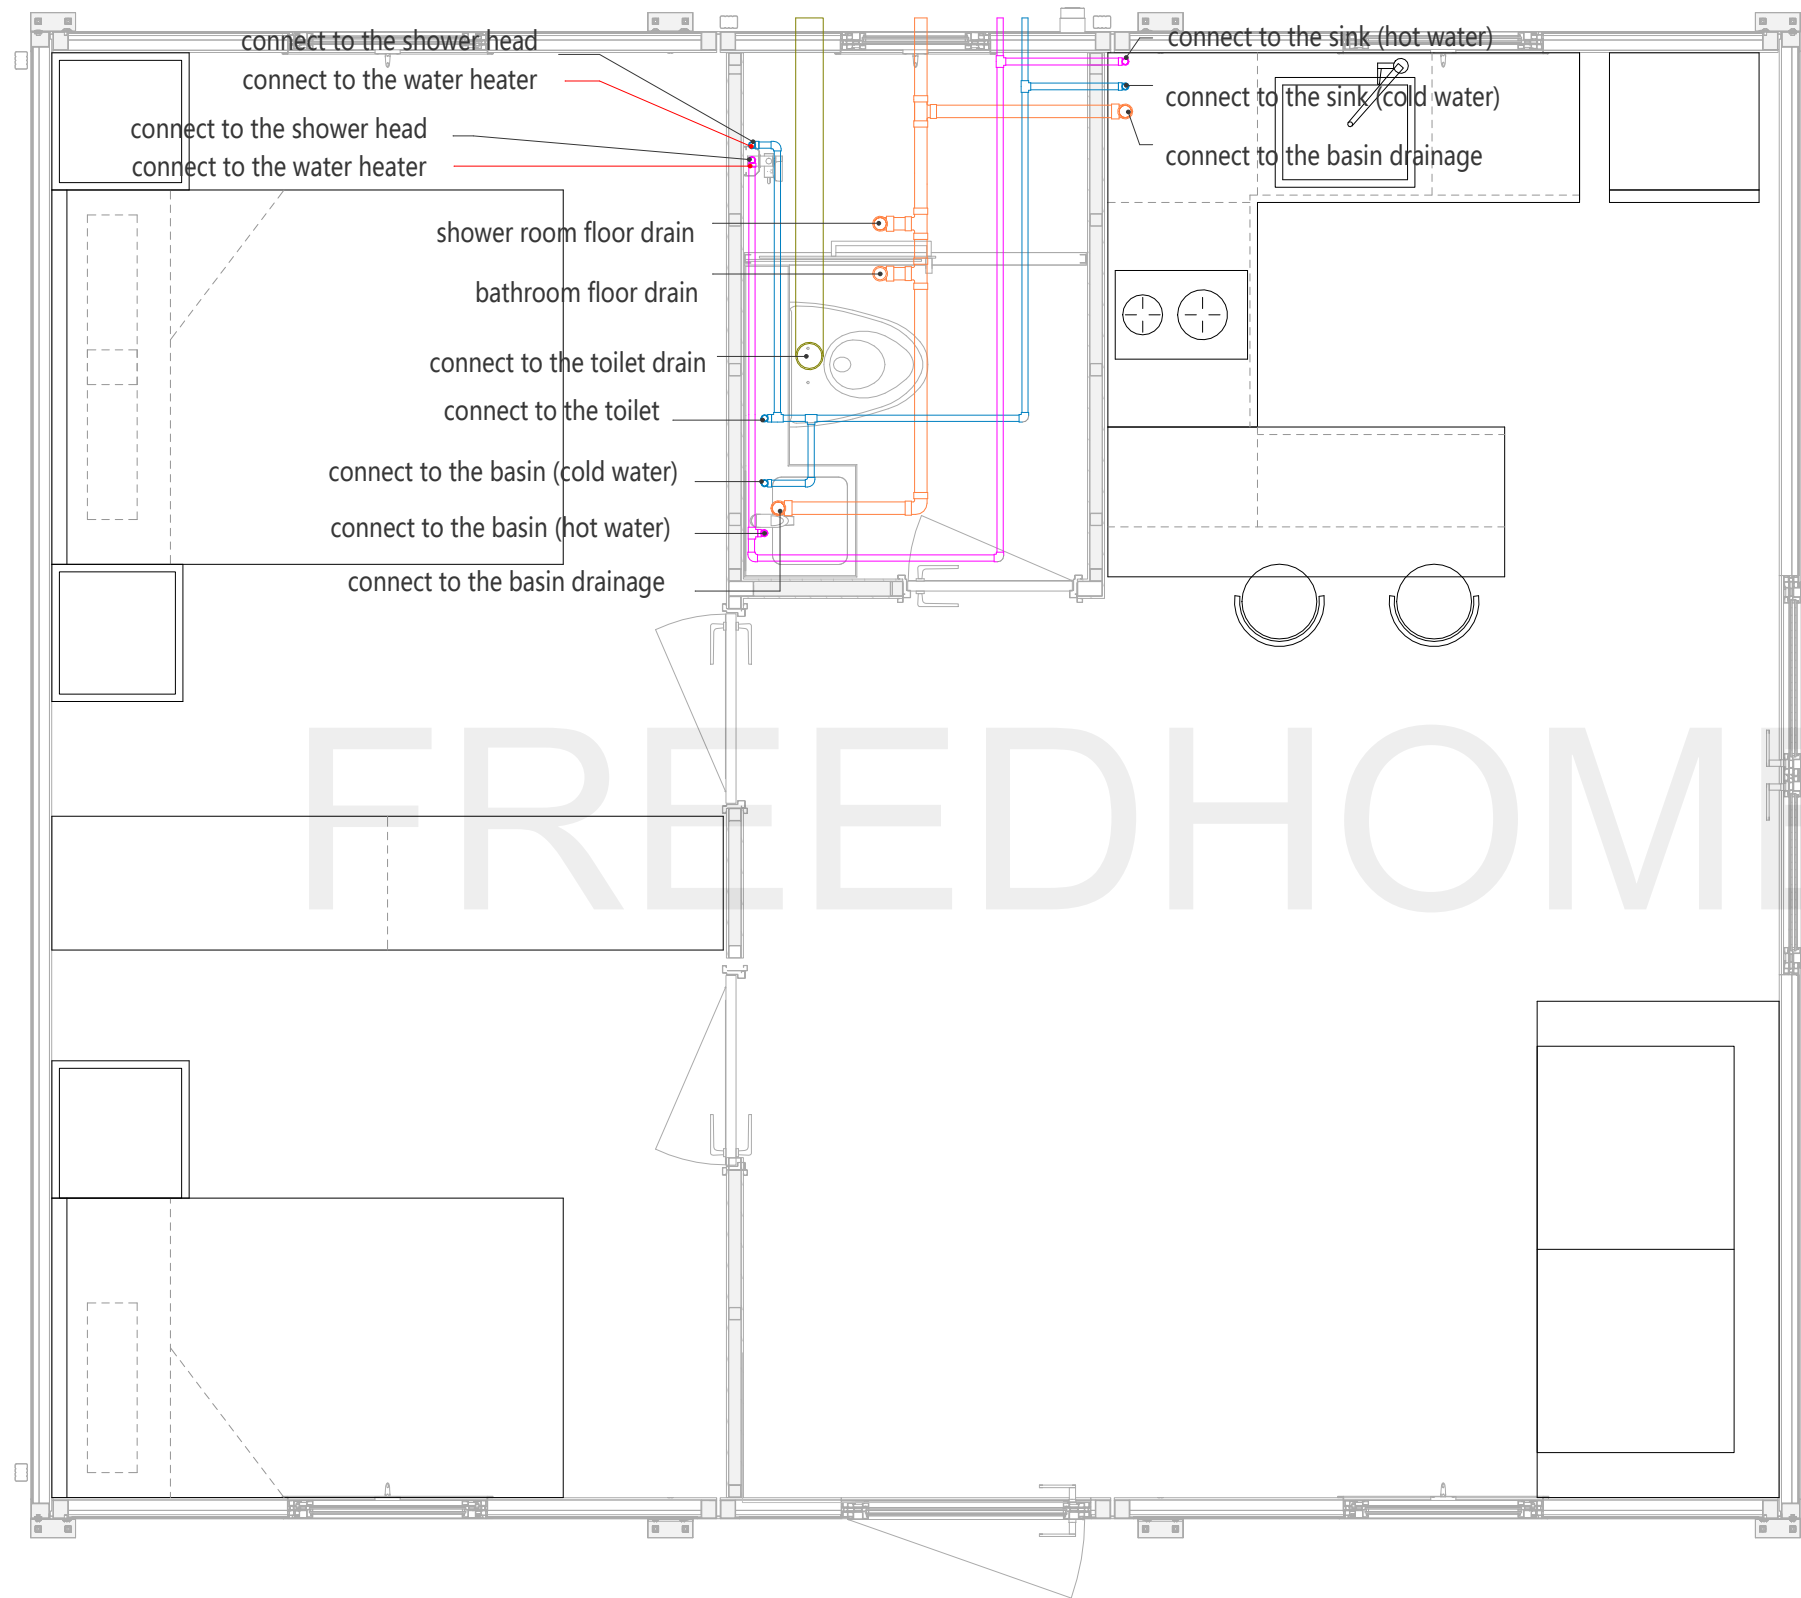

**Parameter Specification Table of Classic B-H20**

**Dimensions**

- Unfold Size ( L\*W\*H ) : 5960mm\*7094mm\*2698mm
- Packing Size ( L\*W\*H ) : 6058mm\*2438mm\*2896mm
- Interior Ceiling Height : 2500mm
- Area : 42.3m<sup>2</sup> Net Indoor Area : 39.3m<sup>2</sup>

Layout Plan

Detailed Size Plan

East

FREEDHOME

North

West

FREEDHOME

South

Note: the socket plan applies to ASTM/EN/AS/GB, and the socket panel needs to be replaced accordingly.

FREEDHOME

Lighting Plan

Lighting Legend

	LED Ultra-thin Downlight, 20w, White
	LED Bathroom Light, 300x300
	Single Control Switch
	Distribution Box