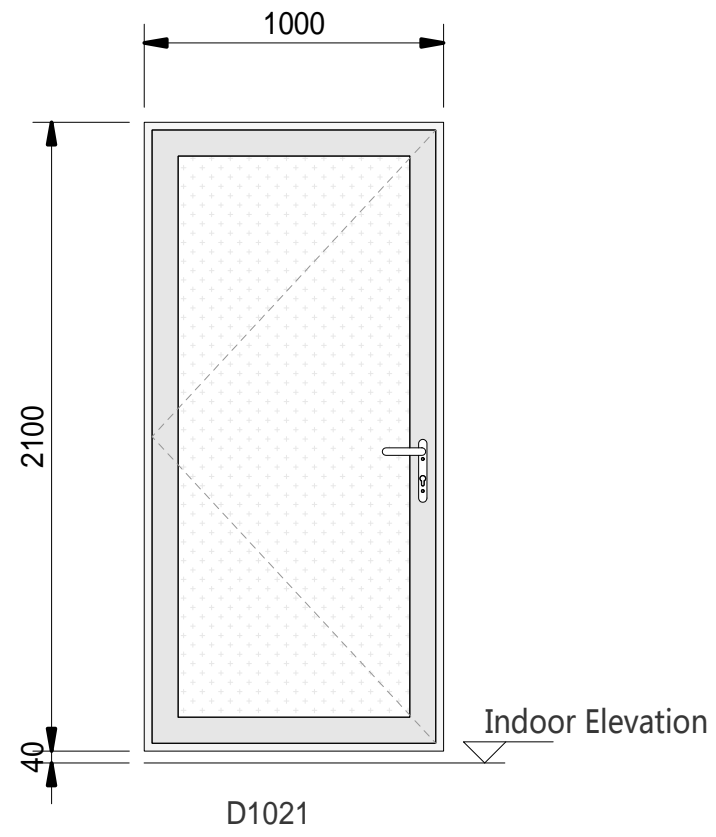

D1021

FREEDHOME

bathroom embossed window