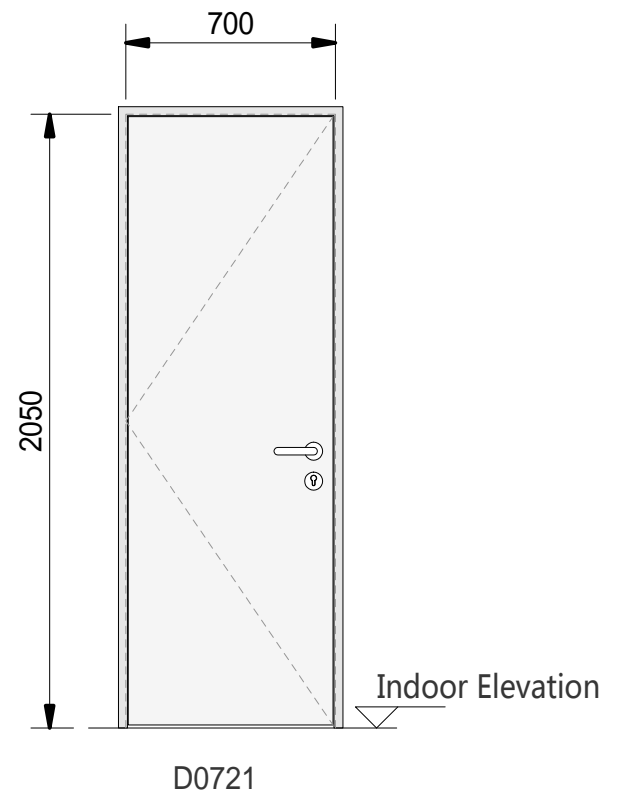

D0721

FREEDHOME

bathroom embossed window