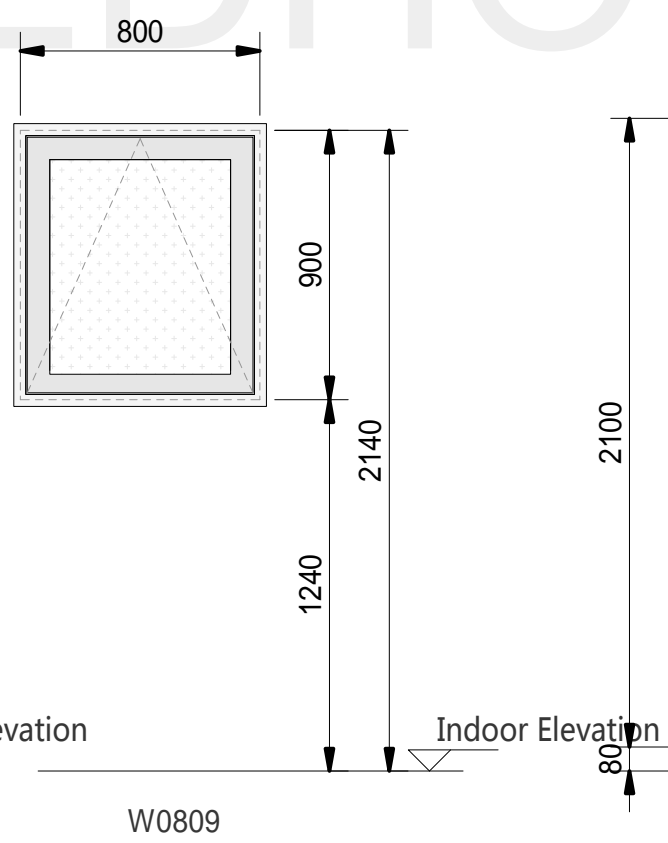

**Parameter Specification Table of Classic B-H20**

**Dimensions**

- Unfold Size ( L\*W\*H ) : 5960mm\*7094mm\*2698mm
- Packing Size ( L\*W\*H ) : 6058mm\*2438mm\*2896mm
- Interior Ceiling Height : 2500mm
- Area : 42.3m<sup>2</sup> Net Indoor Area : 39.3m<sup>2</sup>

Layout Plan

Detailed Size Plan

East

FREEDHOME

North

West

FREEDHOME

South

Water Supply and Drainage System Plan

D1021

D0821

D0721

FREEDHOME

W0815

W0609

bathroom embossed window