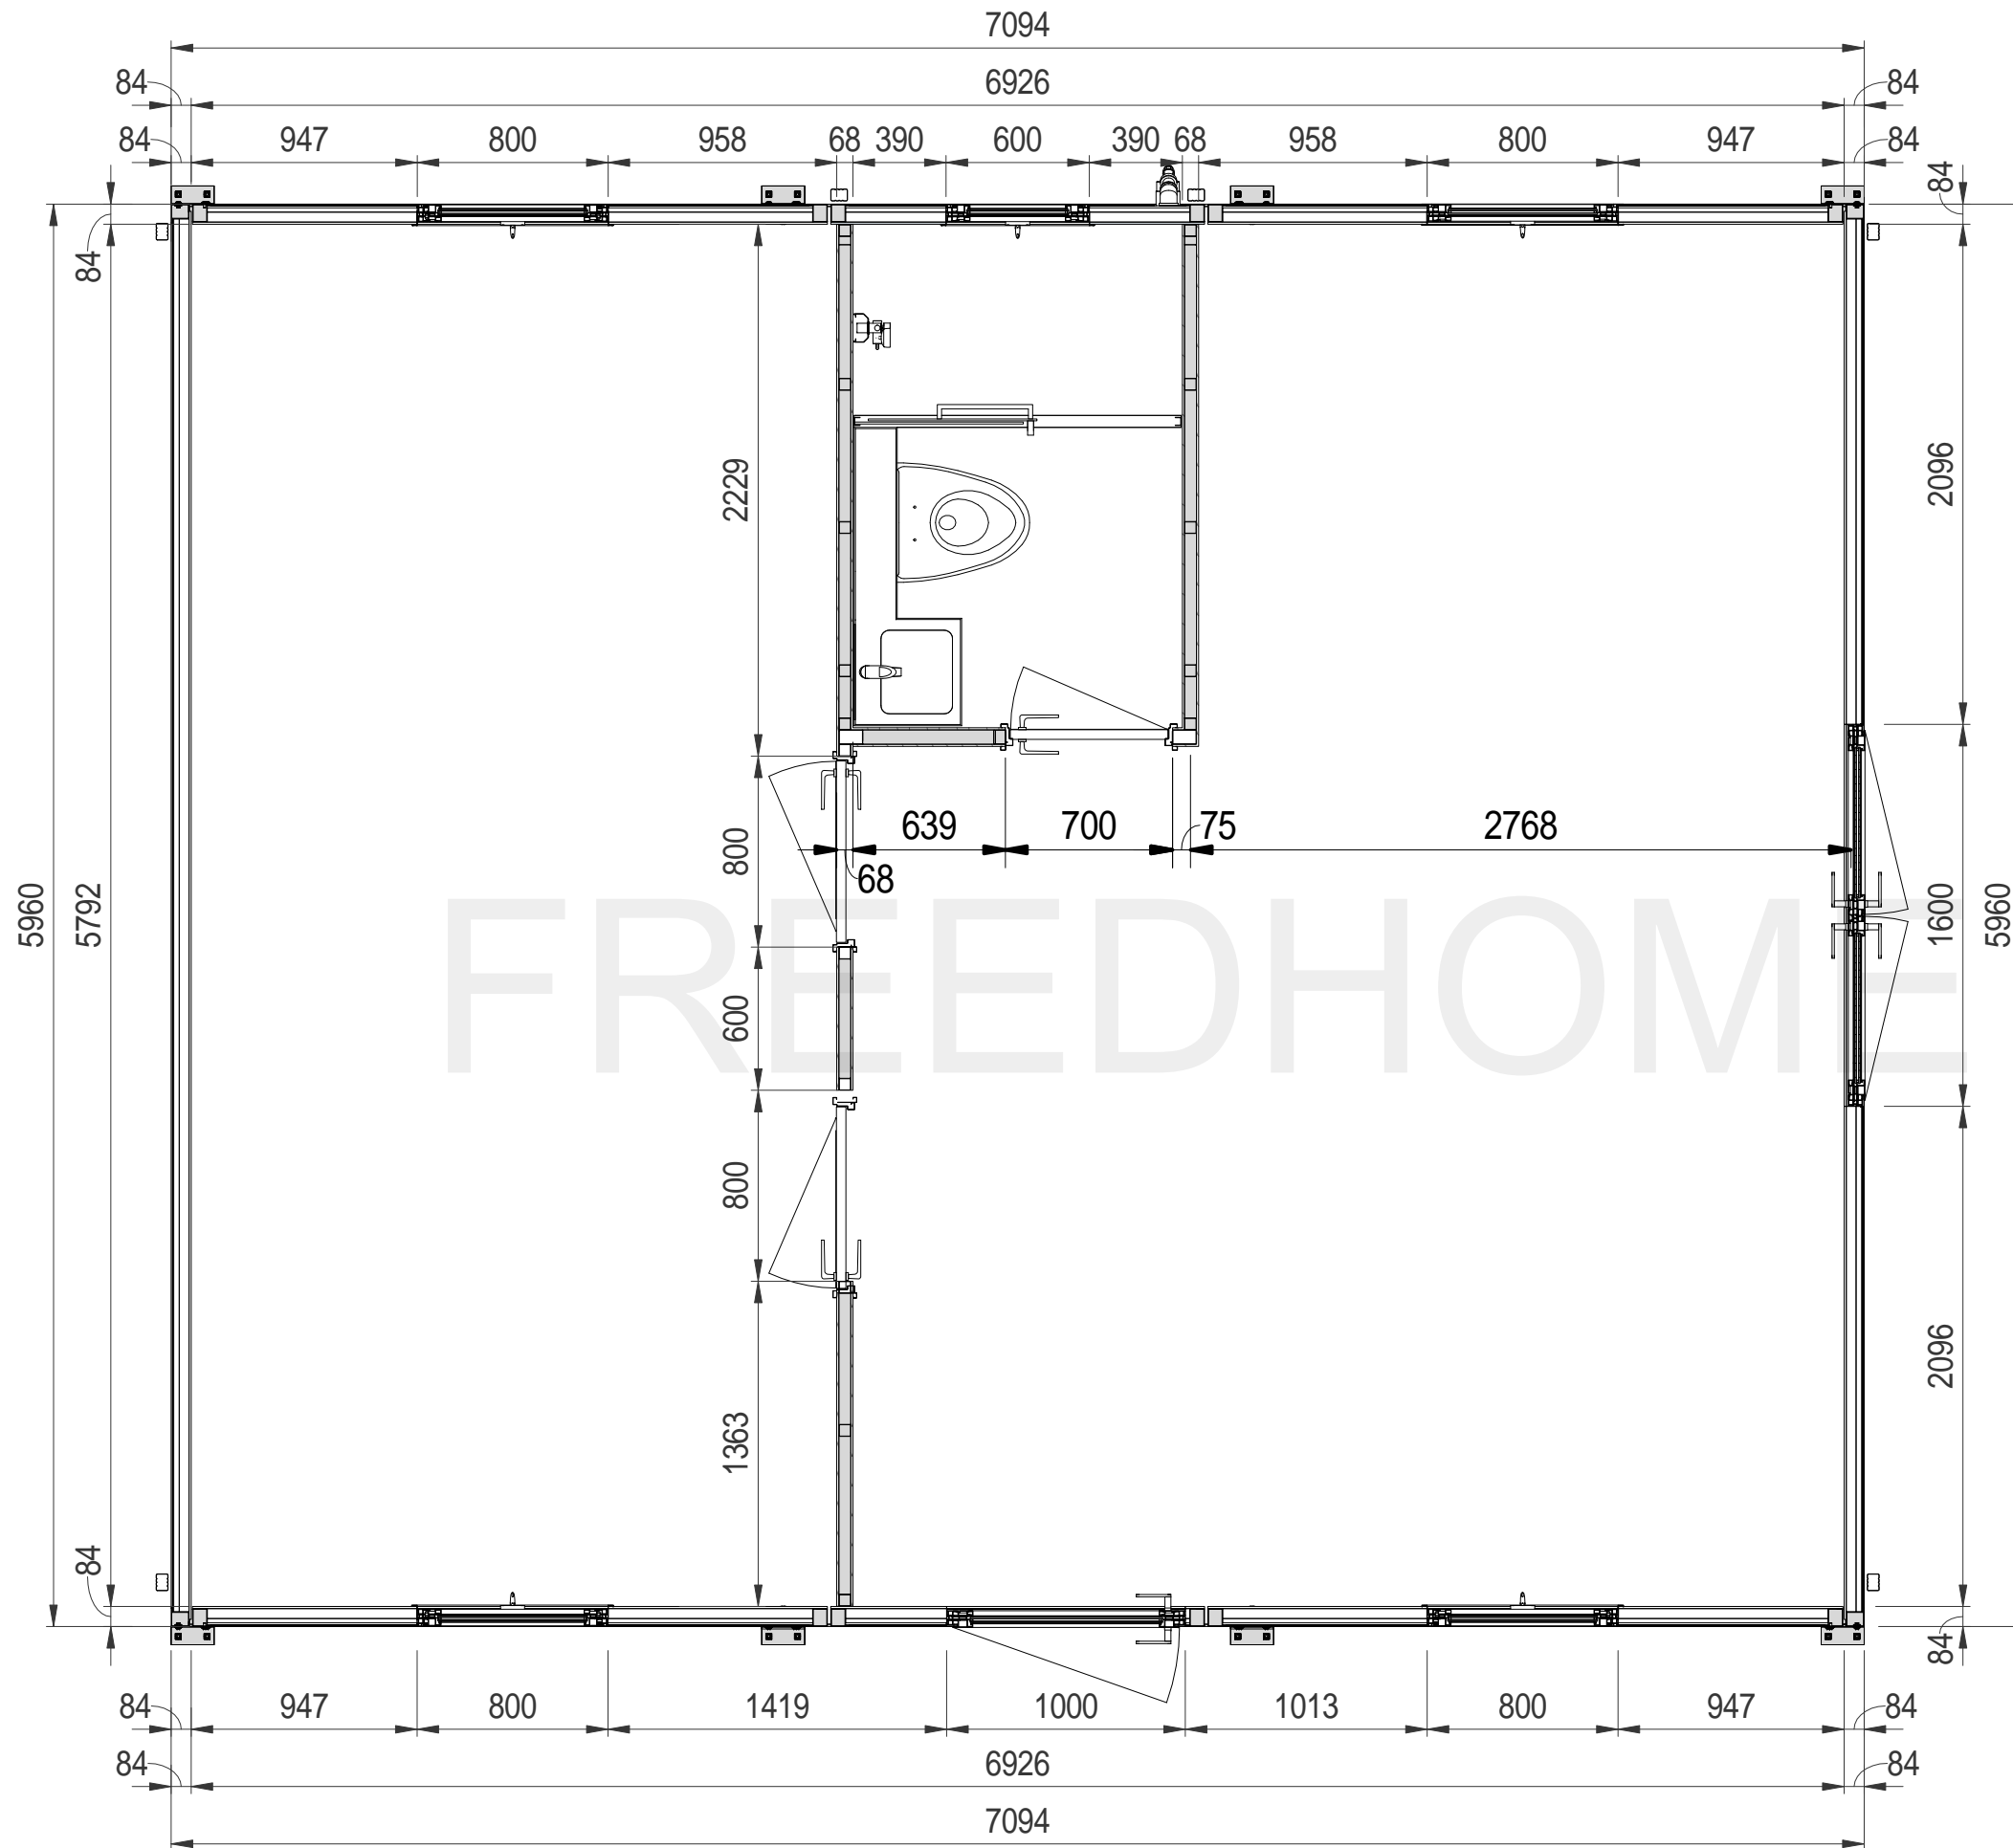

**Parameter Specification Table of Classic B-H20**

**Dimensions**

- Unfold Size ( L\*W\*H ) : 5960mm\*7094mm\*2698mm
- Packing Size ( L\*W\*H ) : 6058mm\*2438mm\*2896mm
- Interior Ceiling Height : 2500mm
- Area : 42.3m<sup>2</sup> Net Indoor Area : 39.3m<sup>2</sup>

**Load Information**

- Wind Load: 3.0KN/M<sup>2</sup>                      Snow Load: 1.5KN/M<sup>2</sup>
- Floor Load: 2.0KN/M<sup>2</sup>                      Bathroom Floor Load: 2.5KN/M<sup>2</sup>
- Roof Dead Load: 0.5KN/M<sup>2</sup>                      Roof Live Load: 0.5KN/M<sup>2</sup>

Layout Plan

Detailed Size Plan

East

FREEDHOME

North

West

FREEDHOME

South

Section Plan