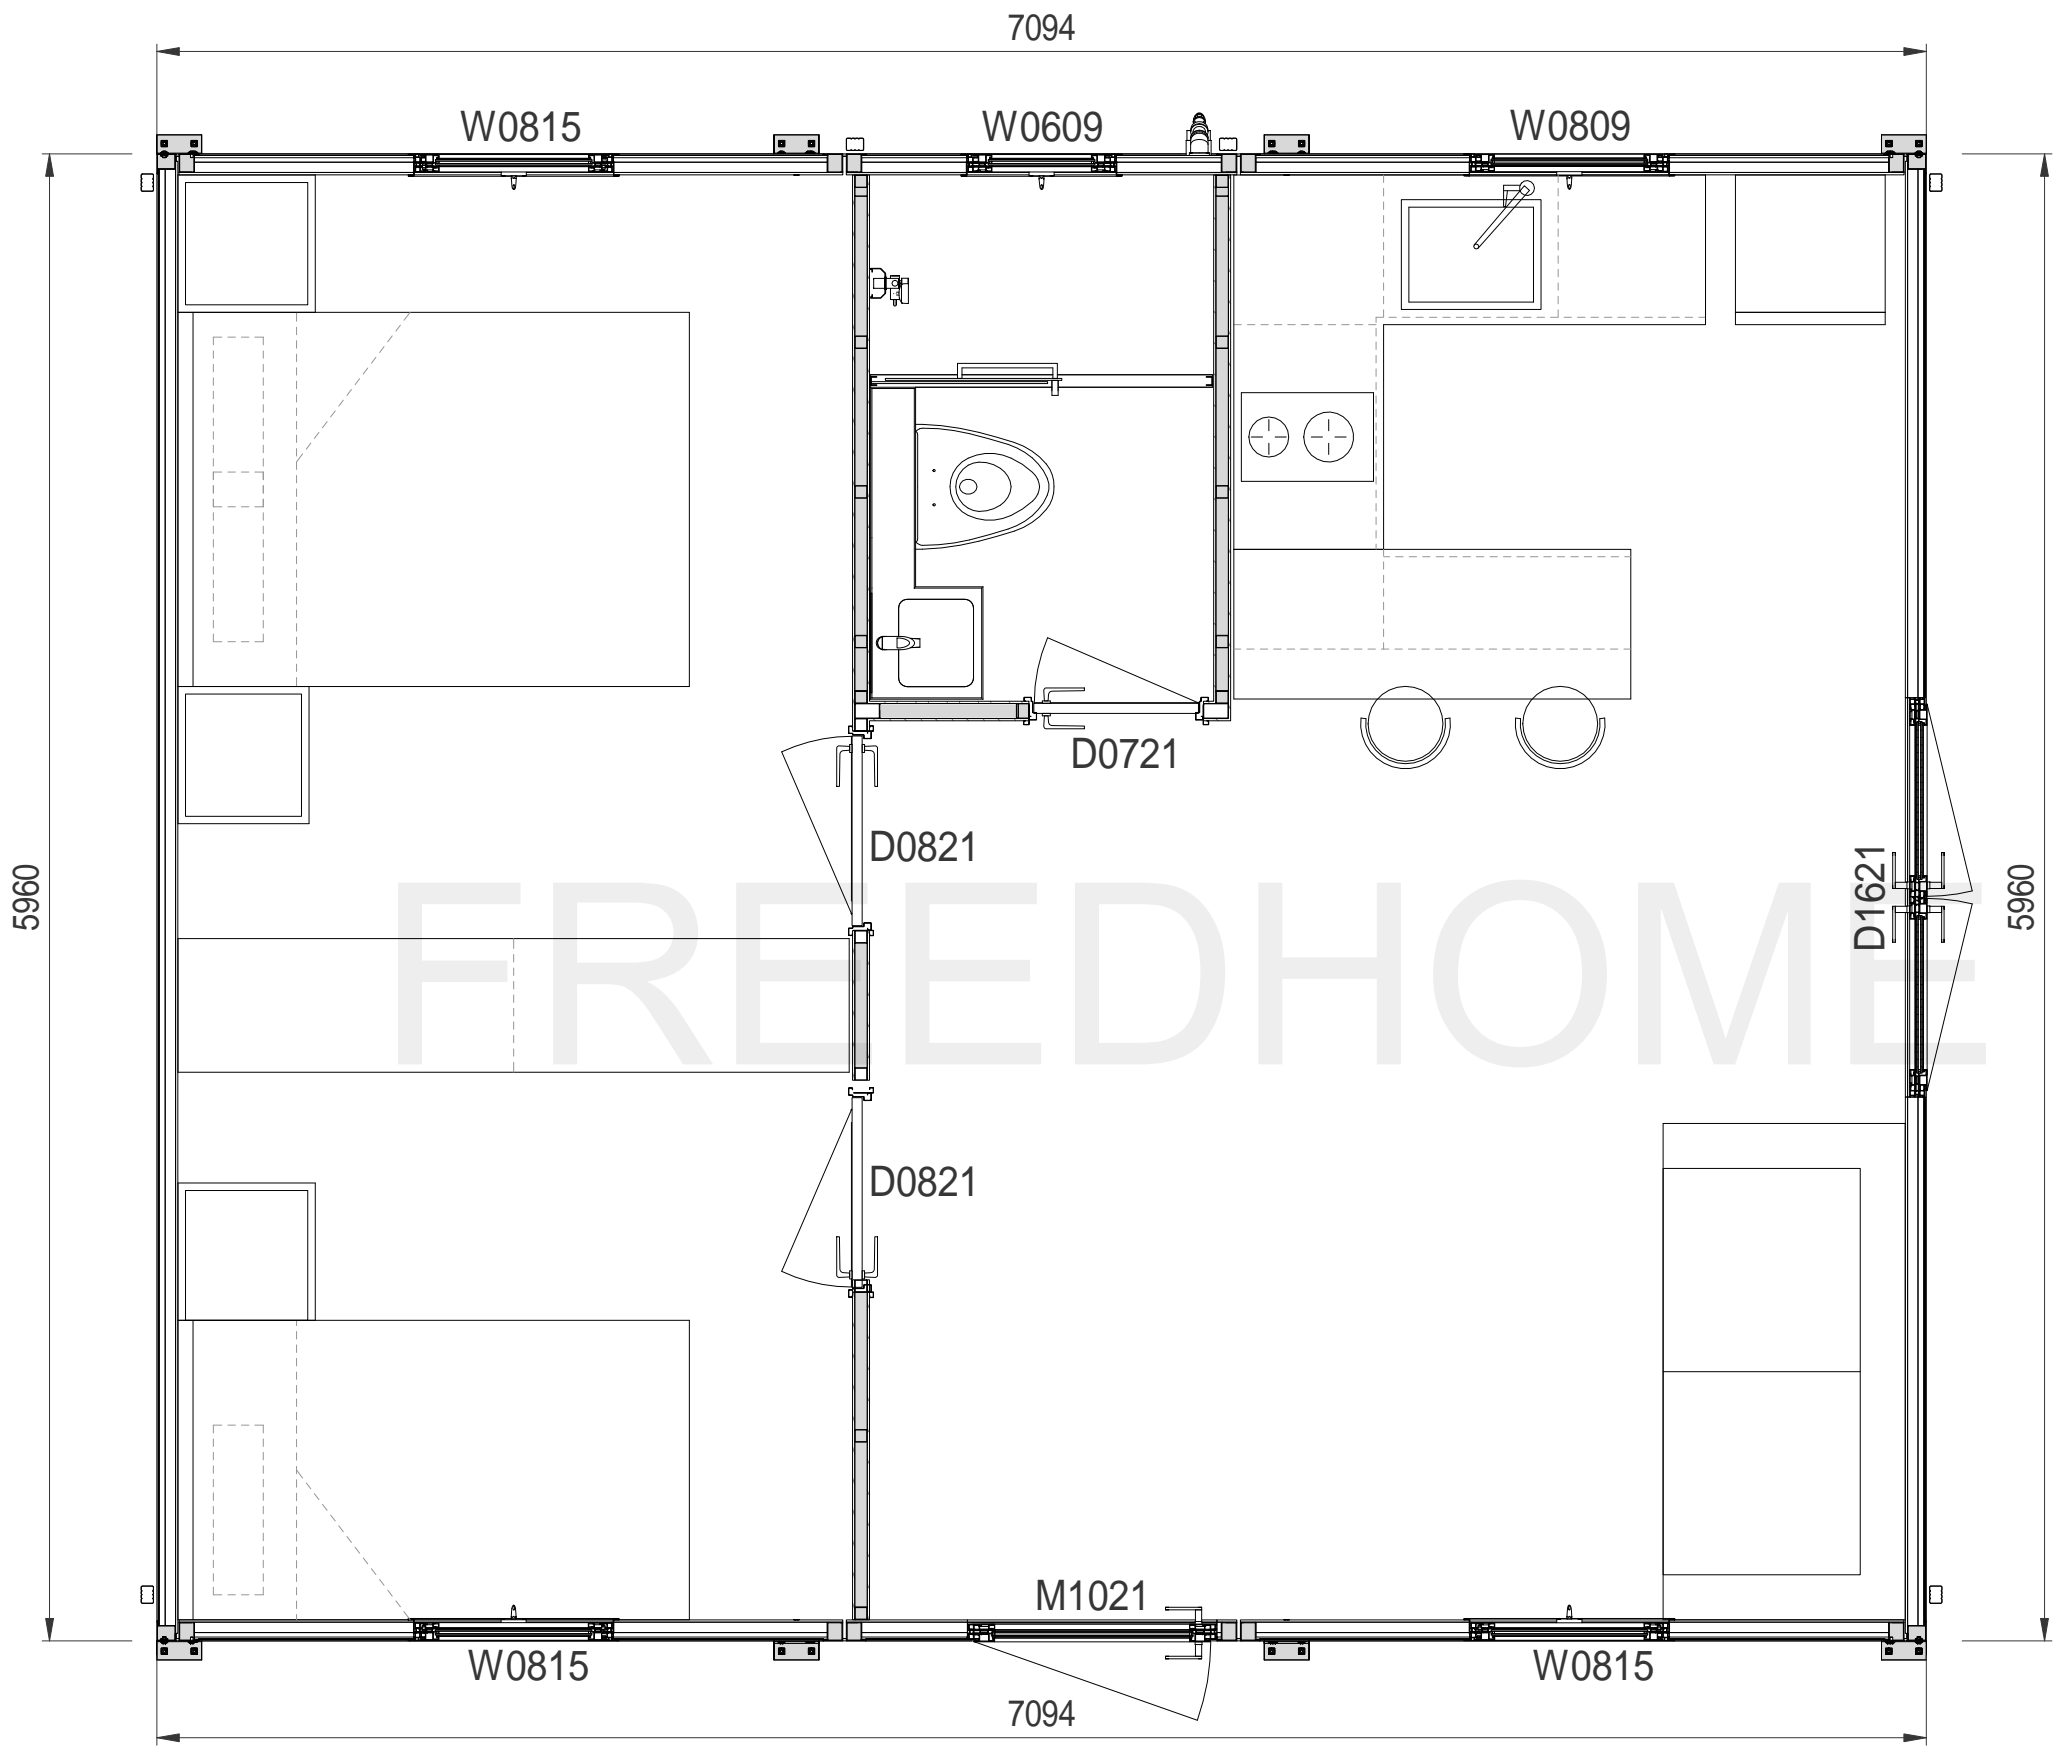

**Parameter Specification Table of Classic B-H20**

**Dimensions**

- Unfold Size ( L\*W\*H ) : 5960mm\*7094mm\*2698mm
- Packing Size ( L\*W\*H ) : 6058mm\*2438mm\*2896mm
- Interior Ceiling Height : 2500mm
- Area : 42.3m<sup>2</sup> Net Indoor Area : 39.3m<sup>2</sup>

**Load Information**

- Wind Load: 3.0KN/M<sup>2</sup>                      Snow Load: 1.5KN/M<sup>2</sup>
- Floor Load: 2.0KN/M<sup>2</sup>                      Bathroom Floor Load: 2.5KN/M<sup>2</sup>
- Roof Dead Load: 0.5KN/M<sup>2</sup>                      Roof Live Load: 0.5KN/M<sup>2</sup>

Layout Plan

Detailed Size Plan

East

FREEDHOME

North

West

FREEDHOME

South

Section Plan