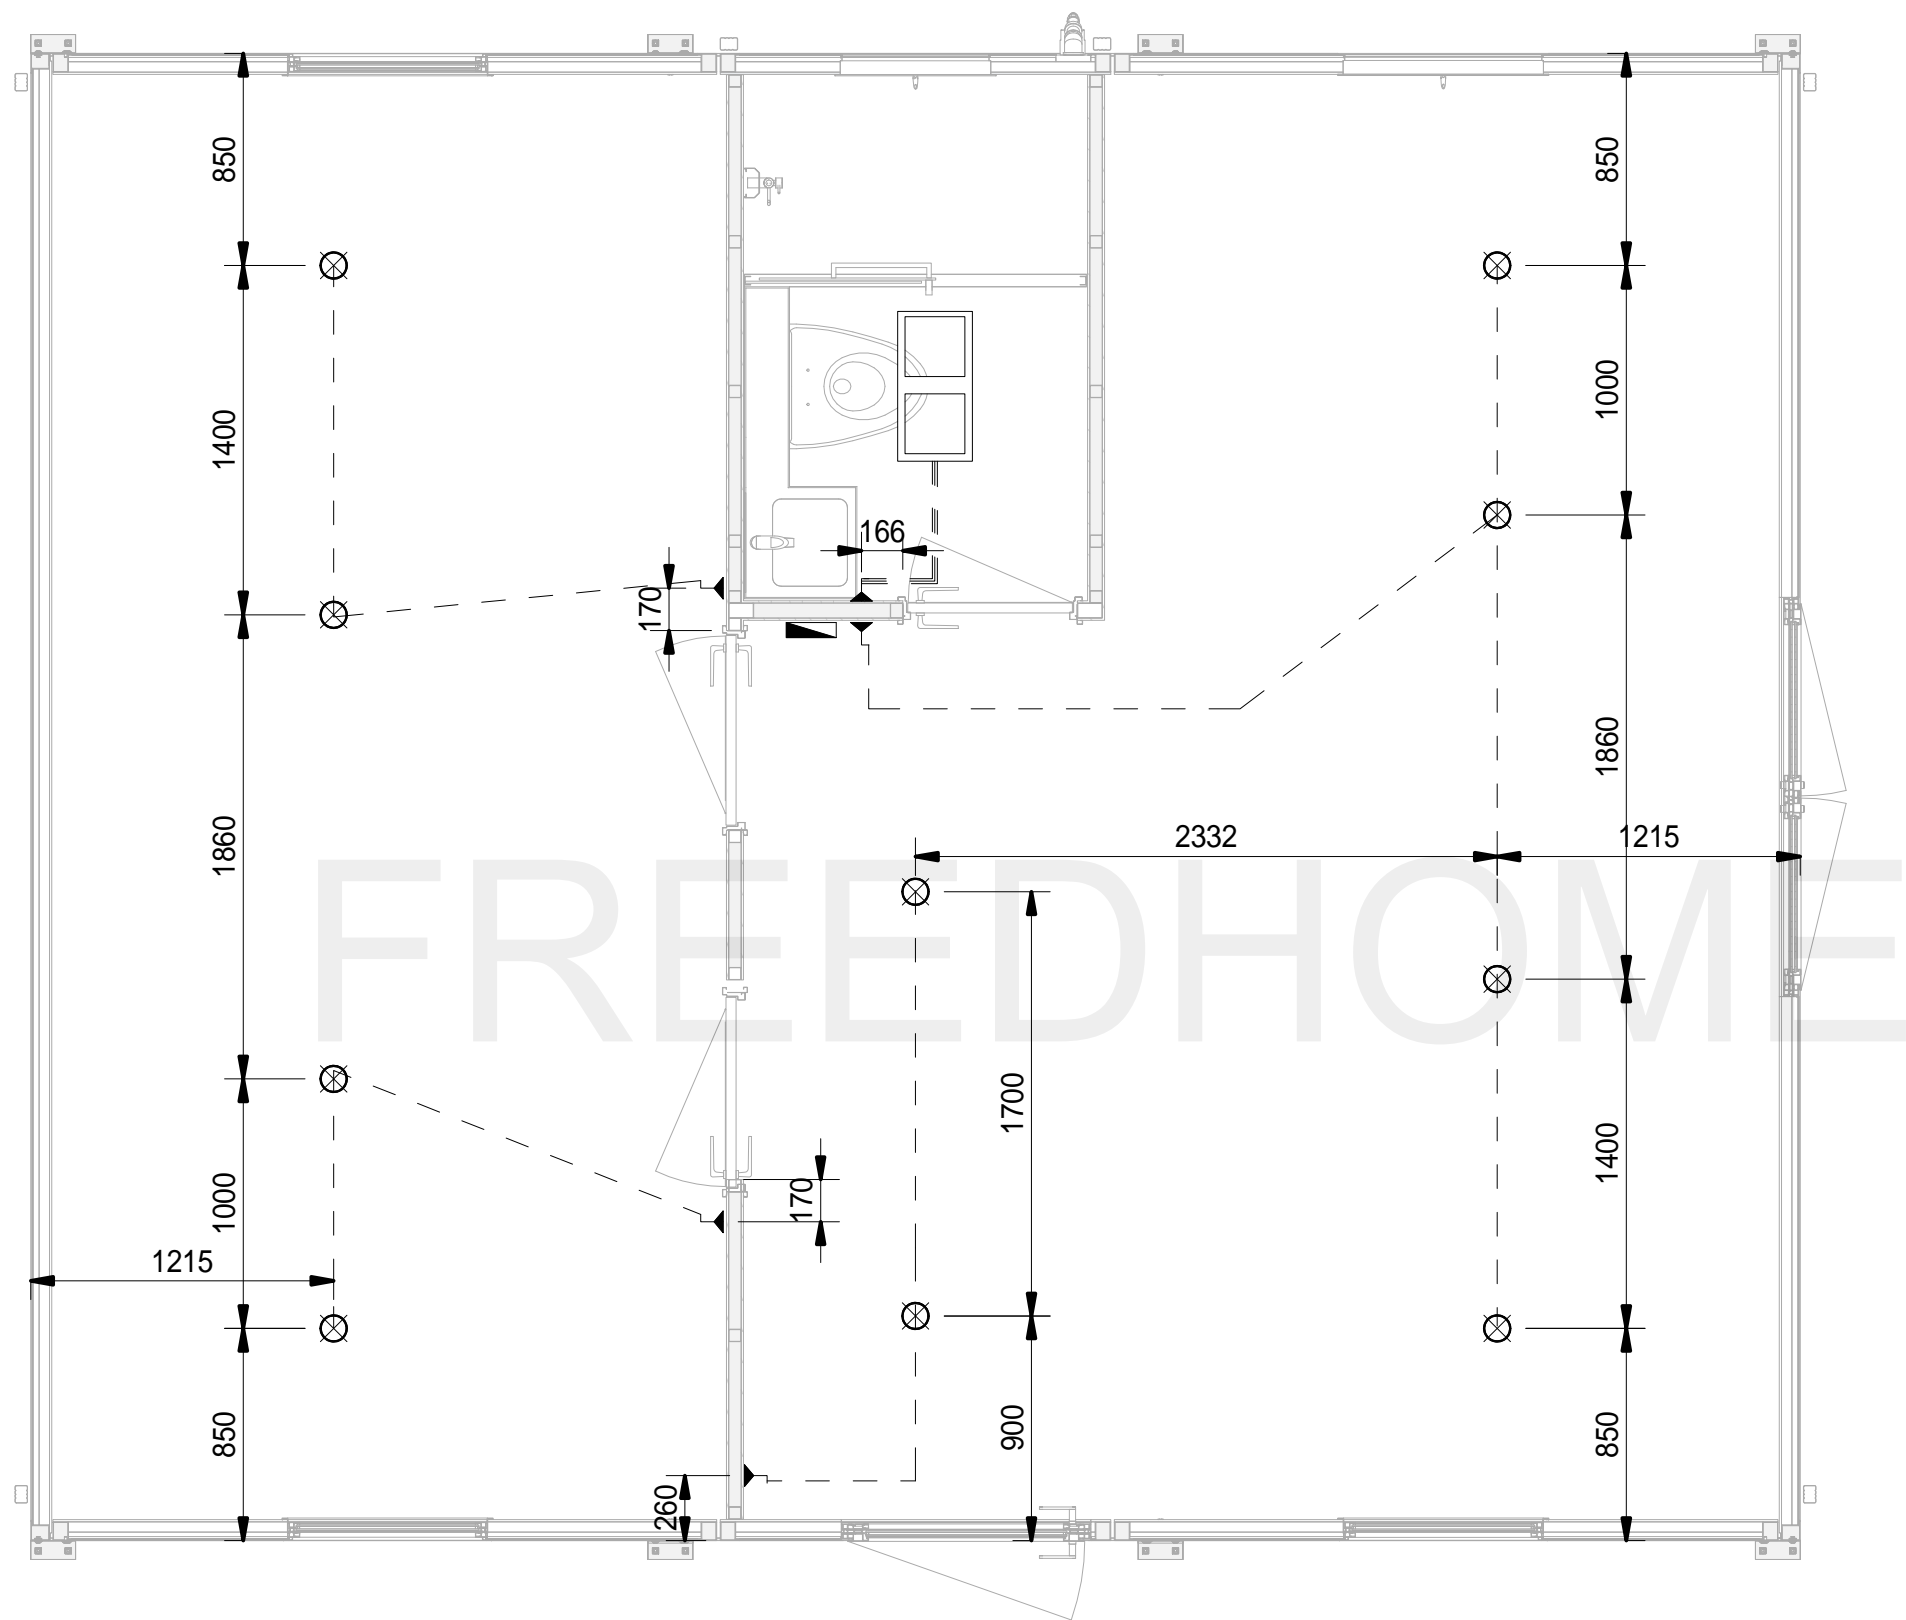

**Parameter Specification Table of Classic B-H20**

**Dimensions**

- Unfold Size ( L\*W\*H ) : 5960mm\*7094mm\*2698mm
- Packing Size ( L\*W\*H ) : 6058mm\*2438mm\*2896mm
- Interior Ceiling Height : 2500mm
- Area : 42.3m<sup>2</sup> Net Indoor Area : 39.3m<sup>2</sup>

Layout Plan

Detailed Size Plan

East

FREEDHOME

North

West

FREEDHOME

South

Section Plan

Note: the socket plan applies to ASTM/EN/AS/GB, and the socket panel needs to be replaced accordingly.

FREEDHOME

Lighting Plan

Lighting Legend

	LED Ultra-thin Downlight, 20w, White
	LED Bathroom Light, 300x300
	Single Control Switch
	Distribution Box